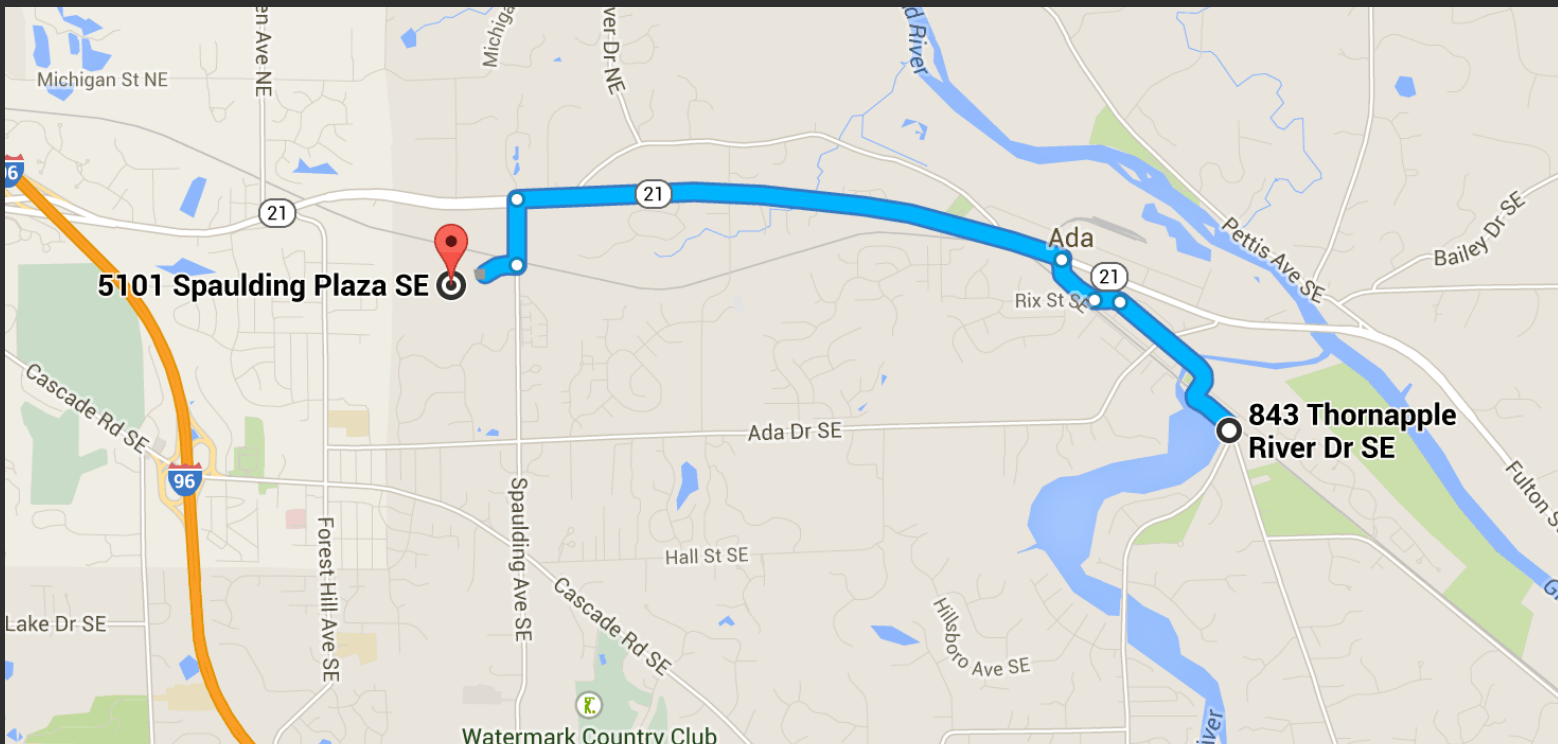

Direction: Packet Pickup to Race Site

7 min (3.8 miles)

Via Fulton St E

📍 5101 Spaulding Plaza SE, Grand Rapids, MI 49546

↑ Head northeast on Spaulding Plaza SE toward Spaulding Ave SE

0.1 mi

↶ Turn left onto Spaulding Ave SE

0.3 mi

↷ Turn right at the 1st cross street onto Fulton St E

2.3 mi

↷ Turn right onto Bronson St SE

0.2 mi

↑ Continue onto Headley St SE

0.1 mi

↑ Continue onto Thornapple River Dr SE

0.8 mi

📍 843 Thornapple River Dr SE, Ada, MI 49301